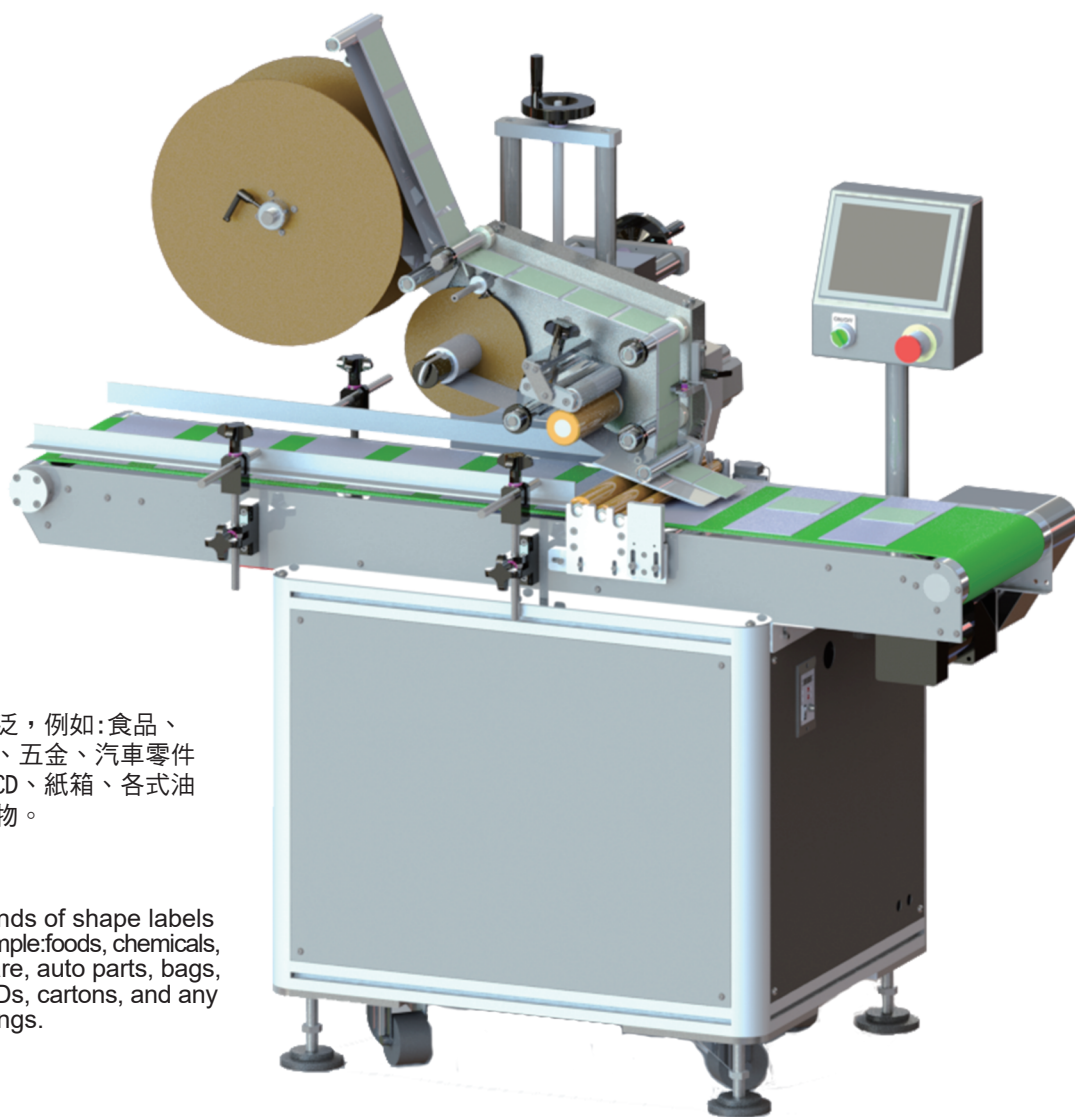

CKF

CKF-610

多功能平面貼標機

TOP LABELING MACHINE

適用範圍：

各種平面式貼標，是用尺寸廣泛，例如：食品、化學、醫療、化妝品、電子類、五金、汽車零件、袋子、電池、錄音(影)帶、CD、紙箱、各式油品，及其各種不同規格之包裝物。

APPLICATIONS:

It is widely applicable for all kinds of shape labels to label on a flat surface. For example: foods, chemicals, cosmetics, electronics, hardware, auto parts, bags, batteries, audio/video tapes, CDs, cartons, and any different specification packagings.

規格表/Specification

形式	Model	CKF-610	CKF-610H
標籤規格	Label Size	底紙寬10~130mm(長度無限) Width 10~130mm(length no limit)	底紙寬10~200mm(長度無限) Width 10~200mm(length no limit)
標貼速度	Labeling Speed	max.100pcs/min(Standard) max.250pcs/min(High Speed)	
標貼精度	Labeling Accuracy	± 1mm	
適用電力	Power Supply	110V/220V, 50/60Hz	
輸送機長度	Deliver Machine Length(LxW)	1400mm*190mm	
機器外觀	Machine Dimension(LxWxH)	1400mm*725mm*1400mm	

<http://www.ckf.tw> 統編:53608928
E-mail:kuan.fu@msa.hinet.net

CKF

CKF-660

上下貼自動貼標機

TOP AND BOTTOM AUTOMATIC LABELING MACHINE

適用範圍：

適用於文件夾、平面紙張、筆記本、鋁箔袋、紙盒、手機膜、CD盒、塑膠盒、方瓶等…各式上下平面同時貼標。

APPLICATIONS:

It applies to folders, graphic paper, notebooks, aluminum foil bags, boxes, mobile phone films, CD boxes, plastic boxes, all kinds of top and bottom flat square bottles.

規格表/Specification

形式	Model	CKF-660	CKF-660H
標籤規格	Label Size	底紙寬10~130mm(長度無限) Width 10~130mm(length no limit)	底紙寬10~200mm(長度無限) Width10~200mm(length no limit)
標貼速度	Labeling Speed	max.120pcs/min	
標貼精度	Labeling Accuracy	± 1mm	
適用電力	Power Supply	110V/220V, 50/60Hz	
輸送機長度	Deliver Machine Length(LxW)	190mm	
機器外觀	Machine Dimension(LxWxH)	1610mm*830mm*1380mm	