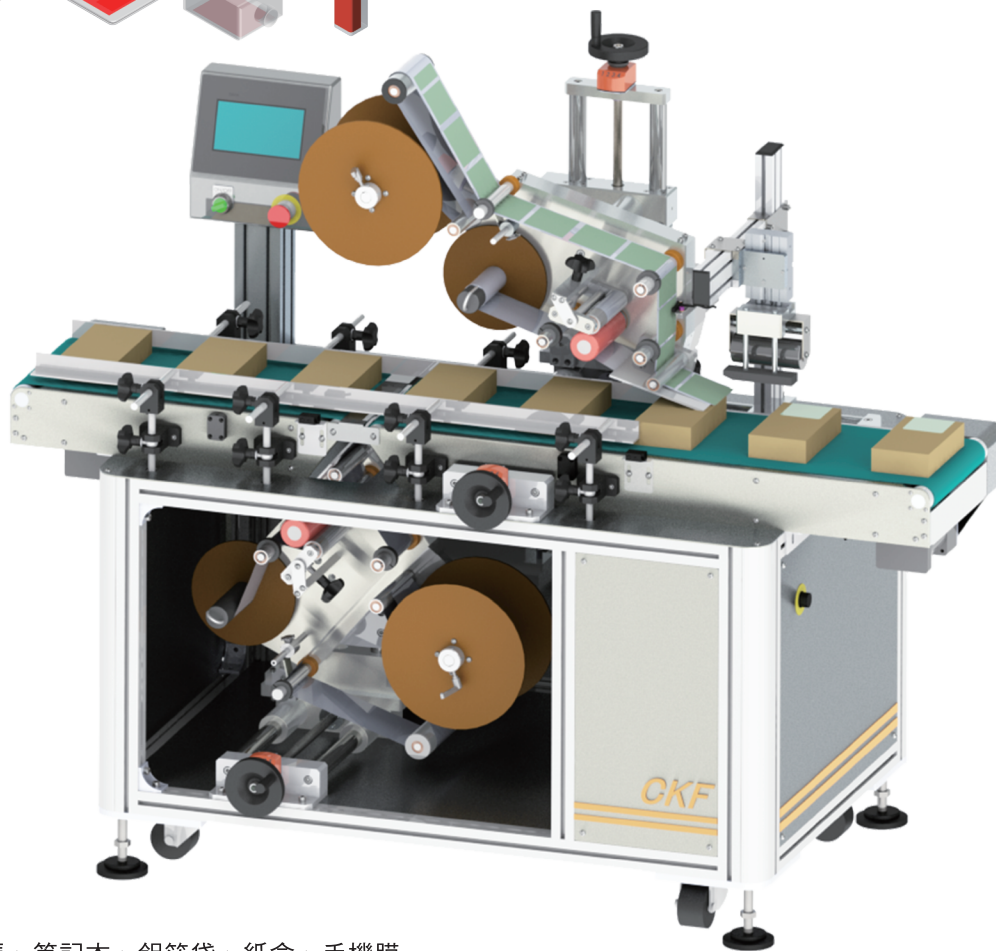

CKF

CKF-610

多功能平面貼標機

TOP LABELING MACHINE

適用範圍：

各種平面式貼標，是用尺寸廣泛，例如：食品、化學、醫療、化妝品、電子類、五金、汽車零件、袋子、電池、錄音(影)帶、CD、紙箱、各式油品，及其各種不同規格之包裝物。

APPLICATIONS:

It is widely applicable for all kinds of shape labels to label on a flat surface. For example: foods, chemicals, cosmetics, electronics, hardware, auto parts, bags, batteries, audio/video tapes, CDs, cartons, and any different specification packagings.

規格表/Specification

形式	Model	CKF-610	CKF-610H
標籤規格	Label Size	底紙寬10~130mm(長度無限) Width 10~130mm(length no limit)	底紙寬10~200mm(長度無限) Width 10~200mm(length no limit)
標貼速度	Labeling Speed	max.100pcs/min(Standard) max.250pcs/min(High Speed)	
標貼精度	Labeling Accuracy	± 1mm	
適用電力	Power Supply	110V/220V, 50/60Hz	
輸送機長度	Deliver Machine Length(LxW)	1400mm*190mm	
機器外觀	Machine Dimension(LxWxH)	1400mm*725mm*1400mm	

<http://www.ckf.tw> 統編:53608928
E-mail:kuan.fu@msa.hinet.net

CKF

CKF-660

上下貼自動貼標機

TOP AND BOTTOM AUTOMATIC LABELING MACHINE

適用範圍：

適用於文件夾、平面紙張、筆記本、鋁箔袋、紙盒、手機膜、CD盒、塑膠盒、方瓶等…各式上下平面同時貼標。

APPLICATIONS:

It applies to folders, graphic paper, notebooks, aluminum foil bags, boxes, mobile phone films, CD boxes, plastic boxes, all kinds of top and bottom flat square bottles.

規格表/Specification

形式	Model	CKF-660	CKF-660H
標籤規格	Label Size	底紙寬10~130mm(長度無限) Width 10~130mm(length no limit)	底紙寬10~200mm(長度無限) Width10~200mm(length no limit)
標貼速度	Labeling Speed	max.120pcs/min	
標貼精度	Labeling Accuracy	± 1mm	
適用電力	Power Supply	110V/220V, 50/60Hz	
輸送機長度	Deliver Machine Length(LxW)	190mm	
機器外觀	Machine Dimension(LxWxH)	1610mm*830mm*1380mm	